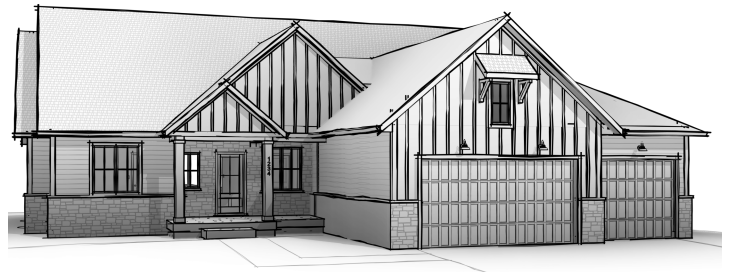

— Prairie

— Farmhouse

— Craftsman

— Tudor

2,746

 Sq. Ft

4

 Bed

2.5

 Bath

3

 Car Garage

■ Main Level